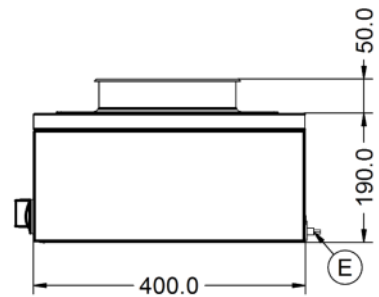

Power and Performance

Total Power kW	0.75
IP Rating	IP23
Temperature Control	Mechanical

Key Specifications

Pot Type	Round pot
Type of Heat	Dry

Capacity

Capacity Litres	3 x 4.5
------------------------	---------

Weights and Dimensions

Unit Height (External) mm	240
Unit Width (External) mm	850
Unit Depth (External) mm	400
Net Weight Kg	14.7

Supply Connections

Requires Installation	No
Requires Electrical Supply	Yes
UK 3 Pin Plug	Yes
Requires Hardwiring	No
Electrical Supply Rating Watts	750
Single Phase Amps	3.3
Single Phase Voltage	230

Shipping

Packed Weight Kg	16.17
Packed Height cm	45.5
Packed Width cm	101.5
Packed Depth cm	72

Technical Picture

Lincat Limited

Whisby Road,
Lincoln, LN6 3QZ,
United Kingdom

Company No: 2175448

A member company of