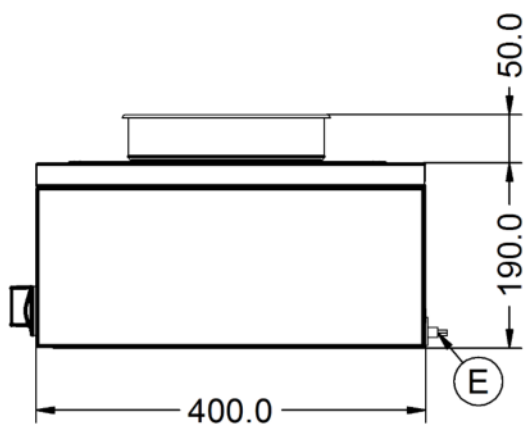

Power and Performance

Total Power kW	0.25
IP Rating	IP23
Temperature Control	Mechanical

Key Specifications

Pot Type	Round pot
Type of Heat	Wet/Dry

Capacity

Capacity Litres	4.5
------------------------	-----

Weights and Dimensions

Unit Height (External) mm	240
Unit Width (External) mm	285
Unit Depth (External) mm	400
Net Weight Kg	7.6

Supply Connections

Requires Installation	No
Requires Electrical Supply	Yes
UK 3 Pin Plug	Yes
Requires Hardwiring	No
Electrical Supply Rating Watts	250
Single Phase Amps	1.1
Single Phase Voltage	230

Shipping

Packed Weight Kg	8.36
Packed Height cm	42
Packed Width cm	48
Packed Depth cm	38

Technical Picture

Lincat Limited

Whisby Road,
Lincoln, LN6 3QZ,
United Kingdom

Company No: 2175448

A member company of