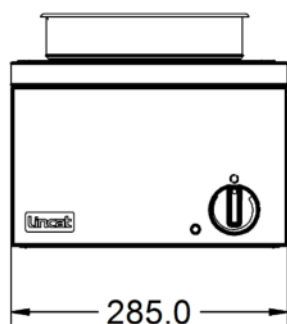

Power and Performance

Total Power kW	0.25
IP Rating	IP23
Temperature Control	Mechanical

Key Specifications

Pot Type	Round pot
Type of Heat	Wet/Dry

Capacity

Capacity Litres	4.5
------------------------	-----

Weights and Dimensions

Unit Height (External) mm	240
Unit Width (External) mm	285
Unit Depth (External) mm	400
Net Weight Kg	7.6

Supply Connections

Requires Installation	No
Requires Electrical Supply	Yes
UK 3 Pin Plug	Yes
Requires Hardwiring	No
Electrical Supply Rating Watts	250
Single Phase Amps	1.1
Single Phase Voltage	230

Shipping

Packed Weight Kg	8.36
Packed Height cm	42
Packed Width cm	48
Packed Depth cm	38

Technical Picture

Lincat Limited

Whisby Road,
Lincoln, LN6 3QZ,
United Kingdom

Company No: 2175448

A member company of