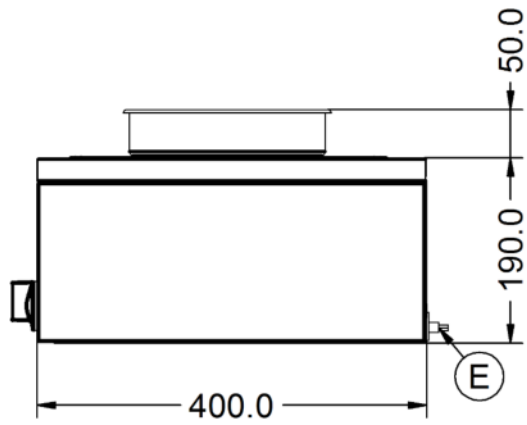

Power and Performance

Total Power kW	0.25
IP Rating	IP23
Temperature Control	Mechanical

Key Specifications

Pot Type	Round pot
Type of Heat	Dry

Capacity

Capacity Litres	4.5
------------------------	-----

Weights and Dimensions

Unit Height (External) mm	240
Unit Width (External) mm	285
Unit Depth (External) mm	400
Net Weight Kg	6.1

Supply Connections

Requires Installation	No
Requires Electrical Supply	Yes
UK 3 Pin Plug	Yes
Requires Hardwiring	No
Electrical Supply Rating Watts	250
Single Phase Amps	1.1
Single Phase Voltage	230

Shipping

Packed Weight Kg	6.71
Packed Height cm	42
Packed Width cm	48
Packed Depth cm	38

Technical Picture

Lincat Limited

Whisby Road,
Lincoln, LN6 3QZ,
United Kingdom

Company No: 2175448

A member company of