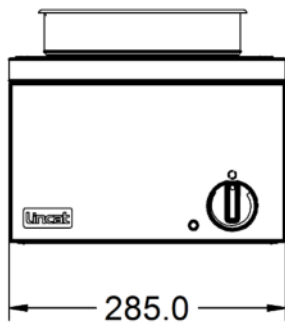

Power and Performance

Total Power kW	0.25
IP Rating	IP23
Temperature Control	Mechanical

Key Specifications

Pot Type	Round pot
Type of Heat	Dry

Capacity

Capacity Litres	4.5
------------------------	-----

Weights and Dimensions

Unit Height (External) mm	240
Unit Width (External) mm	285
Unit Depth (External) mm	400
Net Weight Kg	6.1

Supply Connections

Requires Installation	No
Requires Electrical Supply	Yes
UK 3 Pin Plug	Yes
Requires Hardwiring	No
Electrical Supply Rating Watts	250
Single Phase Amps	1.1
Single Phase Voltage	230

Shipping

Packed Weight Kg	6.71
Packed Height cm	42
Packed Width cm	48
Packed Depth cm	38

Technical Picture

Lincat Limited

Whisby Road,
Lincoln, LN6 3QZ,
United Kingdom

Company No: 2175448

A member company of