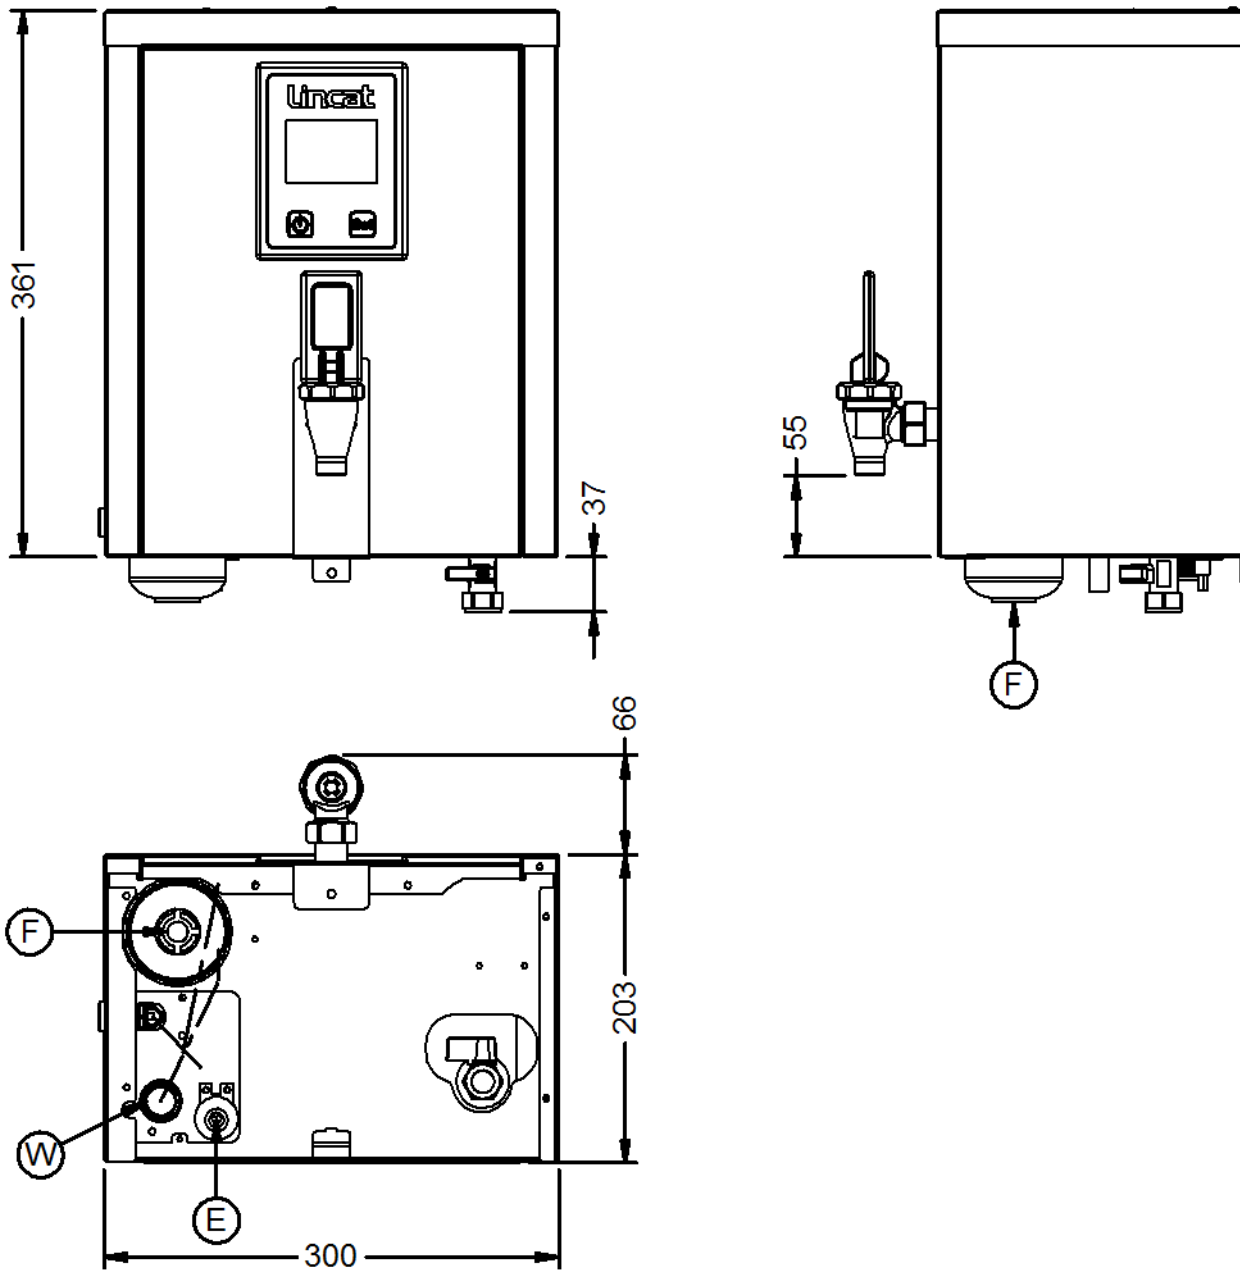

Available Accessories

DR94	NULL
FC04	Filter Cartridge for Lincat FilterFlow Water Boiler

Technical Picture