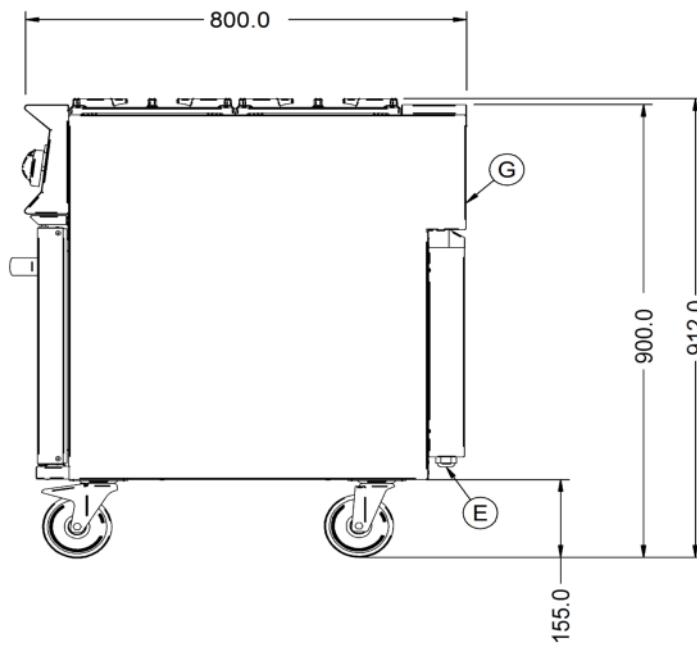

Specifications

Summary		Power and Performance	
Brand	Lincat	BTU per Hour	102,364
Range	Opus 800	Total Power kW	30.0
Power Type	Dual Fuel	Temperature Range °C	120-250
Gas Type	Natural Gas	IP Rating	IP24
Unit Type	Free-standing	Temperature Control	Mechanical
Available in UK Only	No	Rating per Hob kW	7.5
UK Warranty	2 Years Parts and Labour Warranty	Oven Rating kW	4.0
Export Warranty	Contact your local dealer		
GTIN	5056105102304		

Key Specifications		Capacity	
Number of Shelves included	3	Gastronorm Capacity	3 x GN1/1
Number of Shelf Positions	5		
Number of Hobs	4		
Shape of Hob	Square		

Weights and Dimensions		Supply Connections	
Unit Height (External) mm	912	Requires Installation	Yes
Unit Width (External) mm	600	Requires Electrical Supply	Yes
Unit Depth (External) mm	800	UK 3 Pin Plug	No
Height (Internal) mm	410	Requires Hardwiring	Yes
Width (Internal) mm	525	Electrical Supply Rating Watts	4,032
Depth (Internal) mm	530	Single Phase Amps	17.5
Shelf Dimensions Width mm	510	Single Phase Voltage	230
Shelf Dimensions Depth mm	530	Three Phase Amps	L1=8.7; L2=8.7; L3=N/A
Hob Dimensions mm	300 x 300	Three Phase Voltage	400
Net Weight Kg	155	Gas Connection BSP	1/2"
		Gas Consumption at full rate Natural m³ per Hour	2.86
		Gas Pressure Natural mbar	20
		Total heat input at full rate Natural kW	30.0
		Total heat input at full rate Natural BTU per hour	102,364

Shipping

Packed Weight Kg	170.5
Packed Height cm	105
Packed Width cm	70
Packed Depth cm	85

Available Accessories

LK06	OPUS 800 LEG KIT
OA8984	SPLASHBACK/SHELF - OD8006

Technical Picture

Lincat Limited

Whisby Road,
Lincoln, LN6 3QZ,
United Kingdom