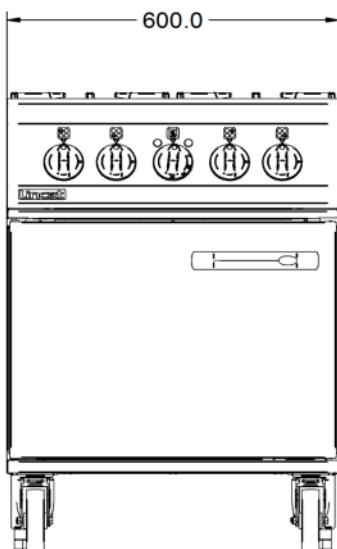

Specifications

Summary		Power and Performance	
Brand	Lincat	BTU per Hour	102,364
Range	Opus 800	Total Power kW	30.0
Power Type	Dual Fuel	Temperature Range °C	120-250
Gas Type	Natural Gas	IP Rating	IP24
Unit Type	Free-standing	Temperature Control	Mechanical
Available in UK Only	No	Rating per Hob kW	7.5
UK Warranty	2 Years Parts and Labour Warranty	Oven Rating kW	4.0
Export Warranty	Contact your local dealer		
GTIN	5056105102304		

Key Specifications		Capacity	
Number of Shelves included	3	Gastronorm Capacity	3 x GN1/1
Number of Shelf Positions	5		
Number of Hobs	4		
Shape of Hob	Square		

Weights and Dimensions		Supply Connections	
Unit Height (External) mm	912	Requires Installation	Yes
Unit Width (External) mm	600	Requires Electrical Supply	Yes
Unit Depth (External) mm	800	UK 3 Pin Plug	No
Height (Internal) mm	410	Requires Hardwiring	Yes
Width (Internal) mm	525	Electrical Supply Rating Watts	4,032
Depth (Internal) mm	530	Single Phase Amps	17.5
Shelf Dimensions Width mm	510	Single Phase Voltage	230
Shelf Dimensions Depth mm	530	Three Phase Amps	L1=8.7; L2=8.7; L3=N/A
Hob Dimensions mm	300 x 300	Three Phase Voltage	400
Net Weight Kg	155	Gas Connection BSP	1/2"
		Gas Consumption at full rate Natural m³ per Hour	2.86
		Gas Pressure Natural mbar	20
		Total heat input at full rate Natural kW	30.0
		Total heat input at full rate Natural BTU per hour	102,364

Shipping

Packed Weight Kg	170.5
Packed Height cm	105
Packed Width cm	70
Packed Depth cm	85

Available Accessories

LK06	OPUS 800 LEG KIT
OA8984	SPLASHBACK/SHELF - OD8006

Technical Picture

Lincat Limited

Whisby Road,
Lincoln, LN6 3QZ,
United Kingdom