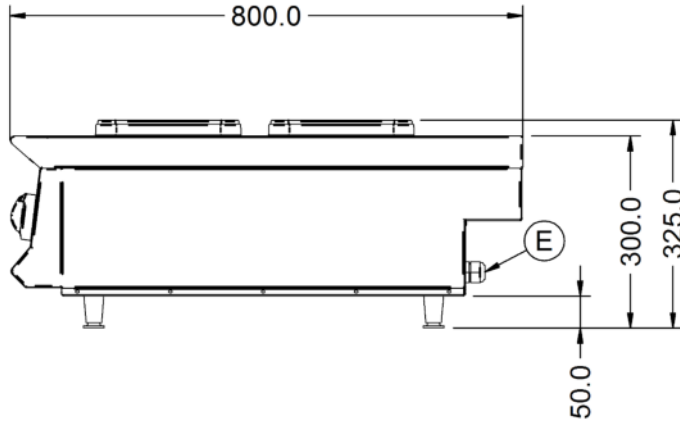

Lincat Limited

Whisby Road,
Lincoln, LN6 3QZ,
United Kingdom

Company No: 2175448

A member company of

Customer Care

Tel: +44 1522 875500
Email: care@lincat.co.uk

Export Customers

Tel: +44 1522 875536
Email: export@lincat.co.uk

Opening Hours

Monday – Friday:
8.30am – 5pm