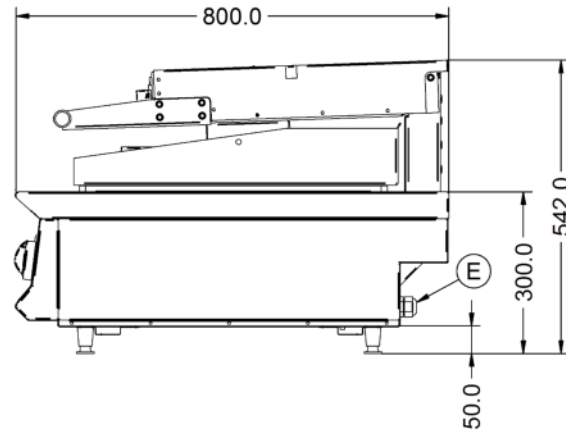

Power and Performance

Total Power kW	17.2
Temperature Range °C	50-250
IP Rating	IP24
Cooking Area (Width x Depth) mm	766 x 525
Temperature Control	Mechanical

Key Specifications

Number of Heat Zones	2
Top Grill Plate Surface Type	Ribbed
Grill Plate Surface Type	Smooth
Grill Plate Material	Aluminium

Capacity

Product Output per Hour	240 x 113g burgers [4oz] burgers [frozen]
--------------------------------	---

Weights and Dimensions

Unit Height (External) mm	542
Unit Width (External) mm	800
Unit Depth (External) mm	800
Net Weight Kg	152

Shipping

Packed Weight Kg	167.2
Packed Height cm	72
Packed Width cm	90
Packed Depth cm	85

Available Accessories

OA8956	Lincat Opus 800 Free-standing Floor Stand with Legs - for units W 800 mm
OA8956/C	Lincat Opus 800 Free-standing Floor Stand with Castors - for units W 800 mm
OA8960	3 POSITION HEIGHT ADJUSTER 10-20-30 - OPUS 800
OA8974	Lincat Opus 800 Free-standing Pedestal with Doors and Legs - for units W 800 mm

Available Accessories

OA8974/C	Lincat Opus 800 Free-standing Pedestal with Doors and Castors - for units W 800 mm
TFS01	Teflon Sheet for Clam Griddles [392mm x 500mm]

Technical Picture

Lincat Limited

Whisby Road,
Lincoln, LN6 3QZ,
United Kingdom