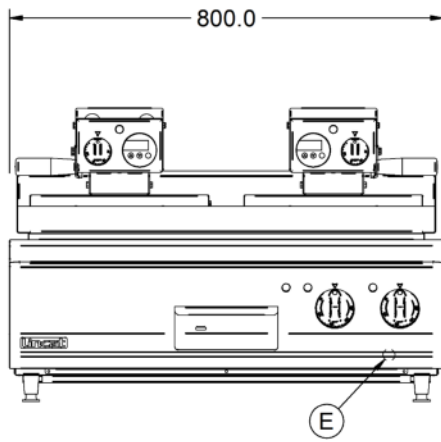

Power and Performance

Total Power kW	17.2
Temperature Range °C	50-250
IP Rating	IP24
Cooking Area (Width x Depth) mm	766 x 525
Temperature Control	Mechanical

Key Specifications

Number of Heat Zones	2
Top Grill Plate Surface Type	Ribbed
Grill Plate Surface Type	Smooth
Grill Plate Material	Aluminium

Capacity

Product Output per Hour	240 x 113g burgers [4oz] burgers [frozen]
--------------------------------	---

Weights and Dimensions

Unit Height (External) mm	542
Unit Width (External) mm	800
Unit Depth (External) mm	800
Net Weight Kg	152

Shipping

Packed Weight Kg	167.2
Packed Height cm	72
Packed Width cm	90
Packed Depth cm	85

Available Accessories

OA8956	Lincat Opus 800 Free-standing Floor Stand with Legs - for units W 800 mm
OA8956/C	Lincat Opus 800 Free-standing Floor Stand with Castors - for units W 800 mm
OA8960	3 POSITION HEIGHT ADJUSTER 10-20-30 - OPUS 800
OA8974	Lincat Opus 800 Free-standing Pedestal with Doors and Legs - for units W 800 mm

Available Accessories

OA8974/C	Lincat Opus 800 Free-standing Pedestal with Doors and Castors - for units W 800 mm
TFS01	Teflon Sheet for Clam Griddles [392mm x 500mm]

Technical Picture

Lincat Limited

Whisby Road,
Lincoln, LN6 3QZ,
United Kingdom