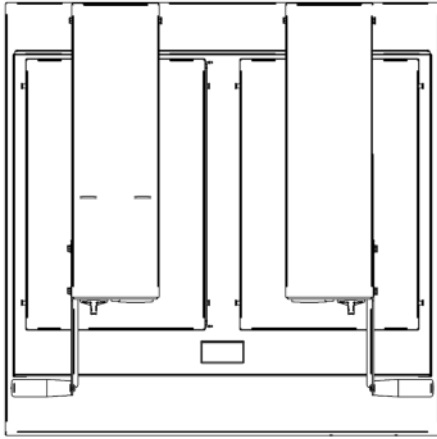

Power and Performance

Total Power kW	17.2
Temperature Range °C	50-250
IP Rating	IP24
Cooking Area (Width x Depth) mm	766 x 525
Temperature Control	Mechanical

Key Specifications

Number of Heat Zones	2
Top Grill Plate Surface Type	Ribbed
Grill Plate Surface Type	Smooth
Grill Plate Material	Aluminium

Capacity

Product Output per Hour	240 x 113g burgers [4oz] burgers [frozen]
--------------------------------	---

Weights and Dimensions

Unit Height (External) mm	542
Unit Width (External) mm	800
Unit Depth (External) mm	800
Net Weight Kg	152

Shipping

Packed Weight Kg	167.2
Packed Height cm	72
Packed Width cm	90
Packed Depth cm	85

Available Accessories

OA8956	Lincat Opus 800 Free-standing Floor Stand with Legs - for units W 800 mm
OA8956/C	Lincat Opus 800 Free-standing Floor Stand with Castors - for units W 800 mm
OA8960	3 POSITION HEIGHT ADJUSTER 10-20-30 - OPUS 800
OA8974	Lincat Opus 800 Free-standing Pedestal with Doors and Legs - for units W 800 mm

Available Accessories

OA8974/C	Lincat Opus 800 Free-standing Pedestal with Doors and Castors - for units W 800 mm
TFS01	Teflon Sheet for Clam Griddles [392mm x 500mm]

Technical Picture

Lincat Limited

Whisby Road,
Lincoln, LN6 3QZ,
United Kingdom