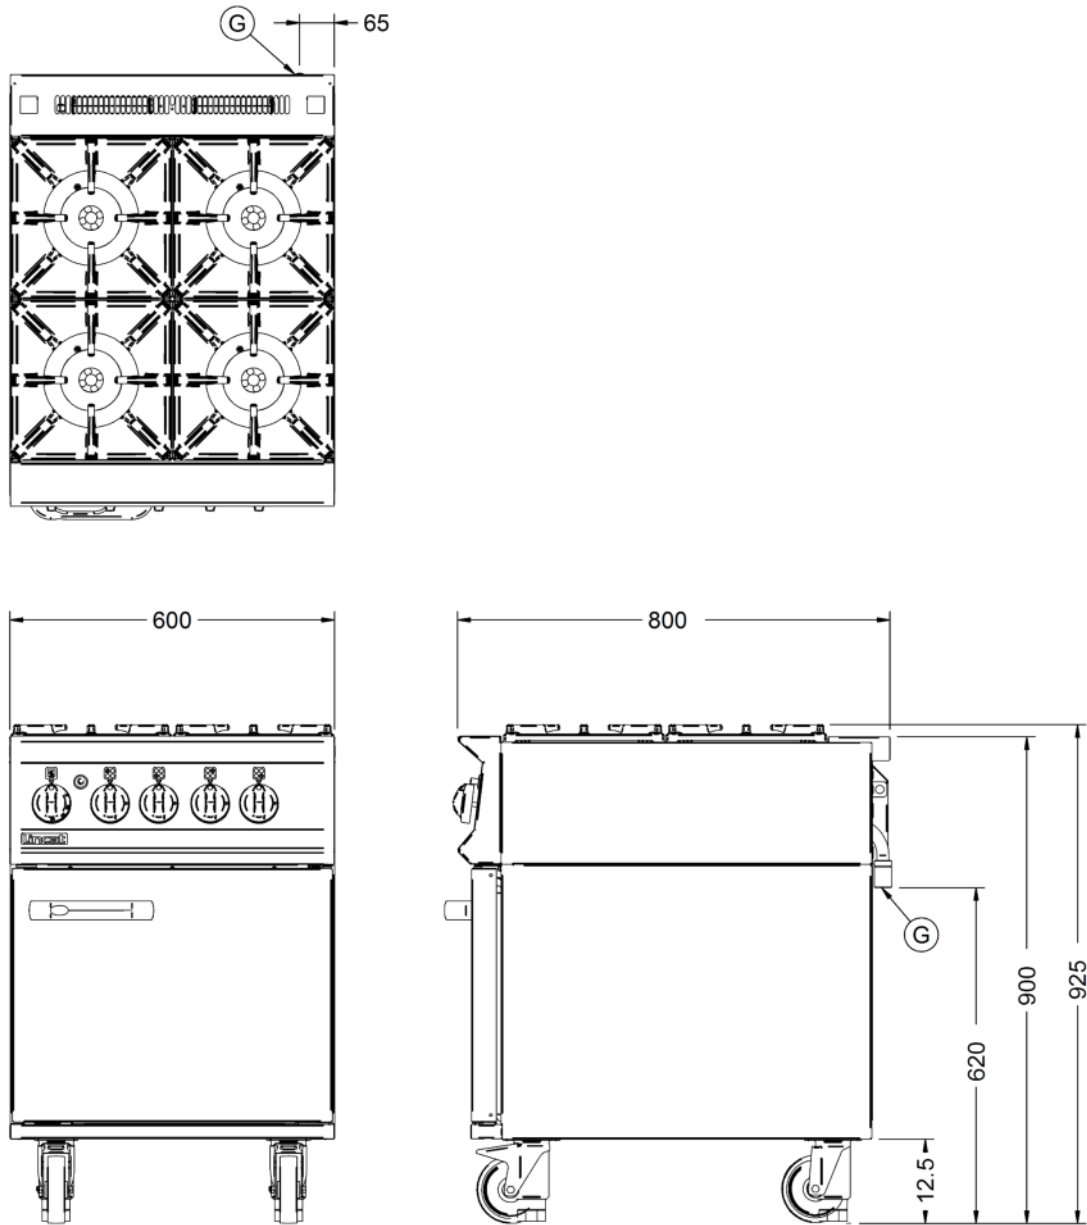

Specifications

Summary		Power and Performance	
Brand	Lincat	BTU per Hour	125,562
Range	Opus 800	Total Power kW	36.8
Power Type	Gas	Temperature Range °C	120-260
Gas Type	Natural Gas	Cooking Area (Width x Depth) mm	600 x 600
Unit Type	Free-standing	Temperature Control	Mechanical
Available in UK Only	No	Rating per Hob kW	7.5
UK Warranty	2 Years Parts and Labour Warranty	Oven Rating kW	6.8
Export Warranty	Contact your local dealer		
GTIN	5056105102175		

Key Specifications		Capacity	
Number of Shelves included	2	Gastronorm Capacity	2 x GN1/1
Number of Shelf Positions	5		
Number of Hobs	4		
Shape of Hob	Square		

Weights and Dimensions		Supply Connections	
Unit Height (External) mm	920	Requires Installation	Yes
Unit Width (External) mm	600	Requires Electrical Supply	No
Unit Depth (External) mm	800	Gas Connection BSP	1/2"
Height (Internal) mm	405	Gas Consumption at full rate Natural m³ per Hour	3.51
Width (Internal) mm	495	Gas Pressure Natural mbar	20
Depth (Internal) mm	530	Total heat input at full rate Natural kW	36.8
Shelf Dimensions Width mm	480	Total heat input at full rate Natural BTU per hour	125,561
Shelf Dimensions Depth mm	530		
Hob Dimensions mm	300 x 300		
Net Weight Kg	117		

Shipping	
Packed Weight Kg	128.7
Packed Height cm	105
Packed Width cm	70
Packed Depth cm	85

Available Accessories

LK06	OPUS 800 LEG KIT
OA8901	SPLASHBACK/SHELF - OG8001

Technical Picture

**Lincat Limited**