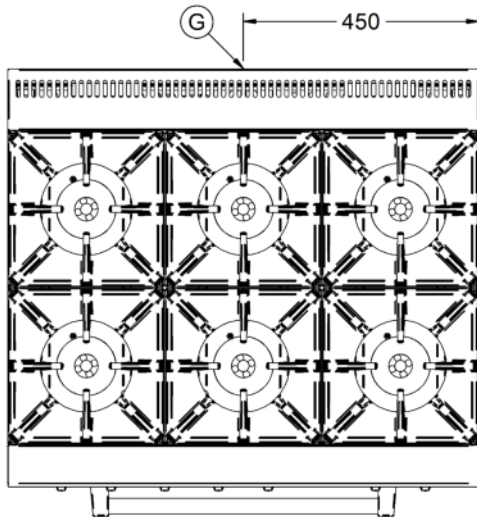

Specifications

Summary		Power and Performance	
Brand	Lincat	BTU per Hour	187,660
Range	Opus 800	Total Power kW	55.0
Power Type	Gas	Temperature Range °C	120-260
Gas Type	Natural Gas	Cooking Area (Width x Depth) mm	900 x 600
Unit Type	Free-standing	Temperature Control	Mechanical
Available in UK Only	No	Rating per Hob kW	7.5
UK Warranty	2 Years Parts and Labour Warranty	Oven Rating kW	10.0
Export Warranty	Contact your local dealer		
GTIN	5056105102212		

Key Specifications		Capacity	
Number of Shelves included	2	Gastronorm Capacity	4 x GN1/1
Number of Shelf Positions	5		
Number of Hobs	6		
Shape of Hob	Square		

Weights and Dimensions		Supply Connections	
Unit Height (External) mm	920	Requires Installation	Yes
Unit Width (External) mm	900	Requires Electrical Supply	No
Unit Depth (External) mm	800	Gas Connection BSP	3/4"
Height (Internal) mm	405	Gas Consumption at full rate Natural m³ per Hour	5.19
Width (Internal) mm	715	Gas Pressure Natural mbar	20
Depth (Internal) mm	530	Total heat input at full rate Natural kW	54.5
Shelf Dimensions Width mm	710	Total heat input at full rate Natural BTU per hour	185,954
Shelf Dimensions Depth mm	512		
Hob Dimensions mm	300 x 300		
Net Weight Kg	153.8		

Shipping	
Packed Weight Kg	169.18
Packed Height cm	107
Packed Width cm	100
Packed Depth cm	85

Available Accessories

LK06	OPUS 800 LEG KIT
OA8902	SPLASHBACK/SHELF - OG8002

Technical Picture

Lincat Limited

Whisby Road,
Lincoln, LN6 3QZ,
United Kingdom