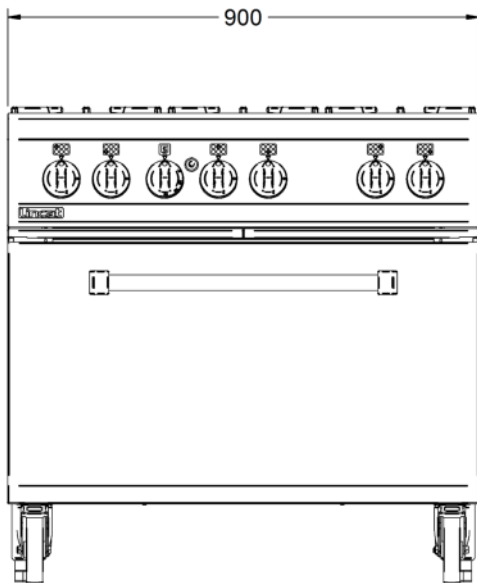

Specifications

Summary		Power and Performance	
Brand	Lincat	BTU per Hour	187,660
Range	Opus 800	Total Power kW	55.0
Power Type	Gas	Temperature Range °C	120-260
Gas Type	Natural Gas	Cooking Area (Width x Depth) mm	900 x 600
Unit Type	Free-standing	Temperature Control	Mechanical
Available in UK Only	No	Rating per Hob kW	7.5
UK Warranty	2 Years Parts and Labour Warranty	Oven Rating kW	10.0
Export Warranty	Contact your local dealer		
GTIN	5056105102212		

Key Specifications		Capacity	
Number of Shelves included	2	Gastronorm Capacity	4 x GN1/1
Number of Shelf Positions	5		
Number of Hobs	6		
Shape of Hob	Square		

Weights and Dimensions		Supply Connections	
Unit Height (External) mm	920	Requires Installation	Yes
Unit Width (External) mm	900	Requires Electrical Supply	No
Unit Depth (External) mm	800	Gas Connection BSP	3/4"
Height (Internal) mm	405	Gas Consumption at full rate Natural m³ per Hour	5.19
Width (Internal) mm	715	Gas Pressure Natural mbar	20
Depth (Internal) mm	530	Total heat input at full rate Natural kW	54.5
Shelf Dimensions Width mm	710	Total heat input at full rate Natural BTU per hour	185,954
Shelf Dimensions Depth mm	512		
Hob Dimensions mm	300 x 300		
Net Weight Kg	153.8		

Shipping	
Packed Weight Kg	169.18
Packed Height cm	107
Packed Width cm	100
Packed Depth cm	85

Available Accessories

LK06	OPUS 800 LEG KIT
OA8902	SPLASHBACK/SHELF - OG8002

Technical Picture

Lincat Limited

Whisby Road,
Lincoln, LN6 3QZ,
United Kingdom