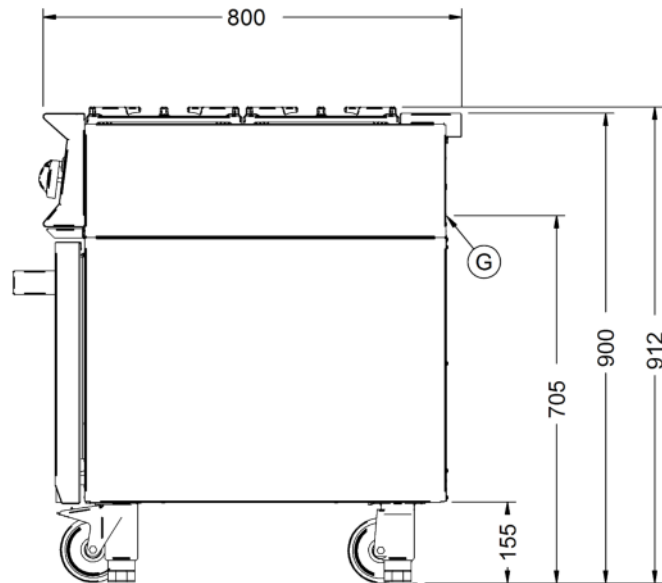

Specifications

Summary		Power and Performance	
Brand	Lincat	BTU per Hour	187,660
Range	Opus 800	Total Power kW	55.0
Power Type	Gas	Temperature Range °C	120-260
Gas Type	Natural Gas	Cooking Area (Width x Depth) mm	900 x 600
Unit Type	Free-standing	Temperature Control	Mechanical
Available in UK Only	No	Rating per Hob kW	7.5
UK Warranty	2 Years Parts and Labour Warranty	Oven Rating kW	10.0
Export Warranty	Contact your local dealer		
GTIN	5056105102212		

Key Specifications		Capacity	
Number of Shelves included	2	Gastronorm Capacity	4 x GN1/1
Number of Shelf Positions	5		
Number of Hobs	6		
Shape of Hob	Square		

Weights and Dimensions		Supply Connections	
Unit Height (External) mm	920	Requires Installation	Yes
Unit Width (External) mm	900	Requires Electrical Supply	No
Unit Depth (External) mm	800	Gas Connection BSP	3/4"
Height (Internal) mm	405	Gas Consumption at full rate Natural m³ per Hour	5.19
Width (Internal) mm	715	Gas Pressure Natural mbar	20
Depth (Internal) mm	530	Total heat input at full rate Natural kW	54.5
Shelf Dimensions Width mm	710	Total heat input at full rate Natural BTU per hour	185,954
Shelf Dimensions Depth mm	512		
Hob Dimensions mm	300 x 300		
Net Weight Kg	153.8		

Shipping	
Packed Weight Kg	169.18
Packed Height cm	107
Packed Width cm	100
Packed Depth cm	85

Available Accessories

LK06	OPUS 800 LEG KIT
OA8902	SPLASHBACK/SHELF - OG8002

Technical Picture

Lincat Limited

Whisby Road,
Lincoln, LN6 3QZ,
United Kingdom