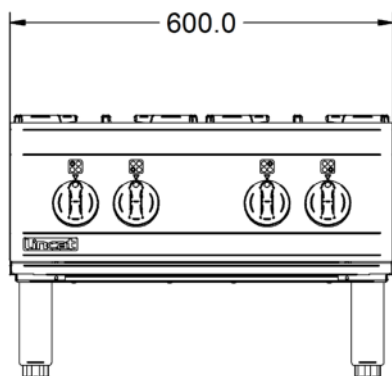

Technical Picture

Lincat Limited

Whisby Road,
Lincoln, LN6 3QZ,
United Kingdom

Company No: 2175448

A member company of

Customer Care

Tel: +44 1522 875500
Email: care@lincat.co.uk

Export Customers

Tel: +44 1522 875536
Email: export@lincat.co.uk

Opening Hours

Monday – Friday:
8.30am – 5pm