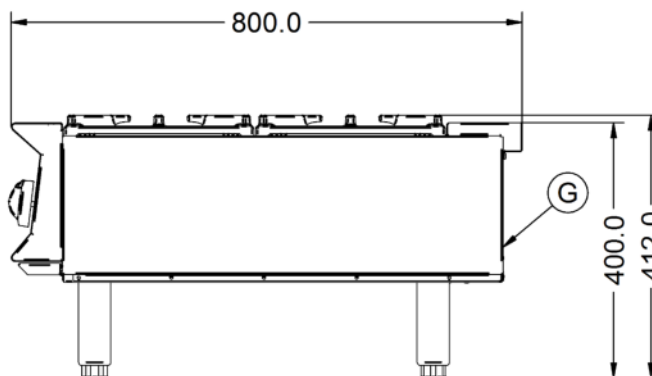

Technical Picture

Lincat Limited

Whisby Road,
Lincoln, LN6 3QZ,
United Kingdom

Company No: 2175448

A member company of

Customer Care

Tel: +44 1522 875500
Email: care@lincat.co.uk

Export Customers

Tel: +44 1522 875536
Email: export@lincat.co.uk

Opening Hours

Monday – Friday:
8.30am – 5pm