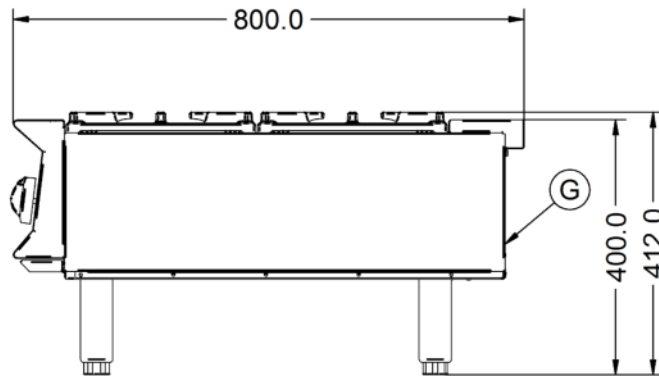

Technical Picture

Lincat Limited

Whisby Road,
Lincoln, LN6 3QZ,
United Kingdom

Company No: 2175448

A member company of

Customer Care

Tel: +44 1522 875500
Email: care@lincat.co.uk

Export Customers

Tel: +44 1522 875536
Email: export@lincat.co.uk

Opening Hours

Monday – Friday:
8.30am – 5pm