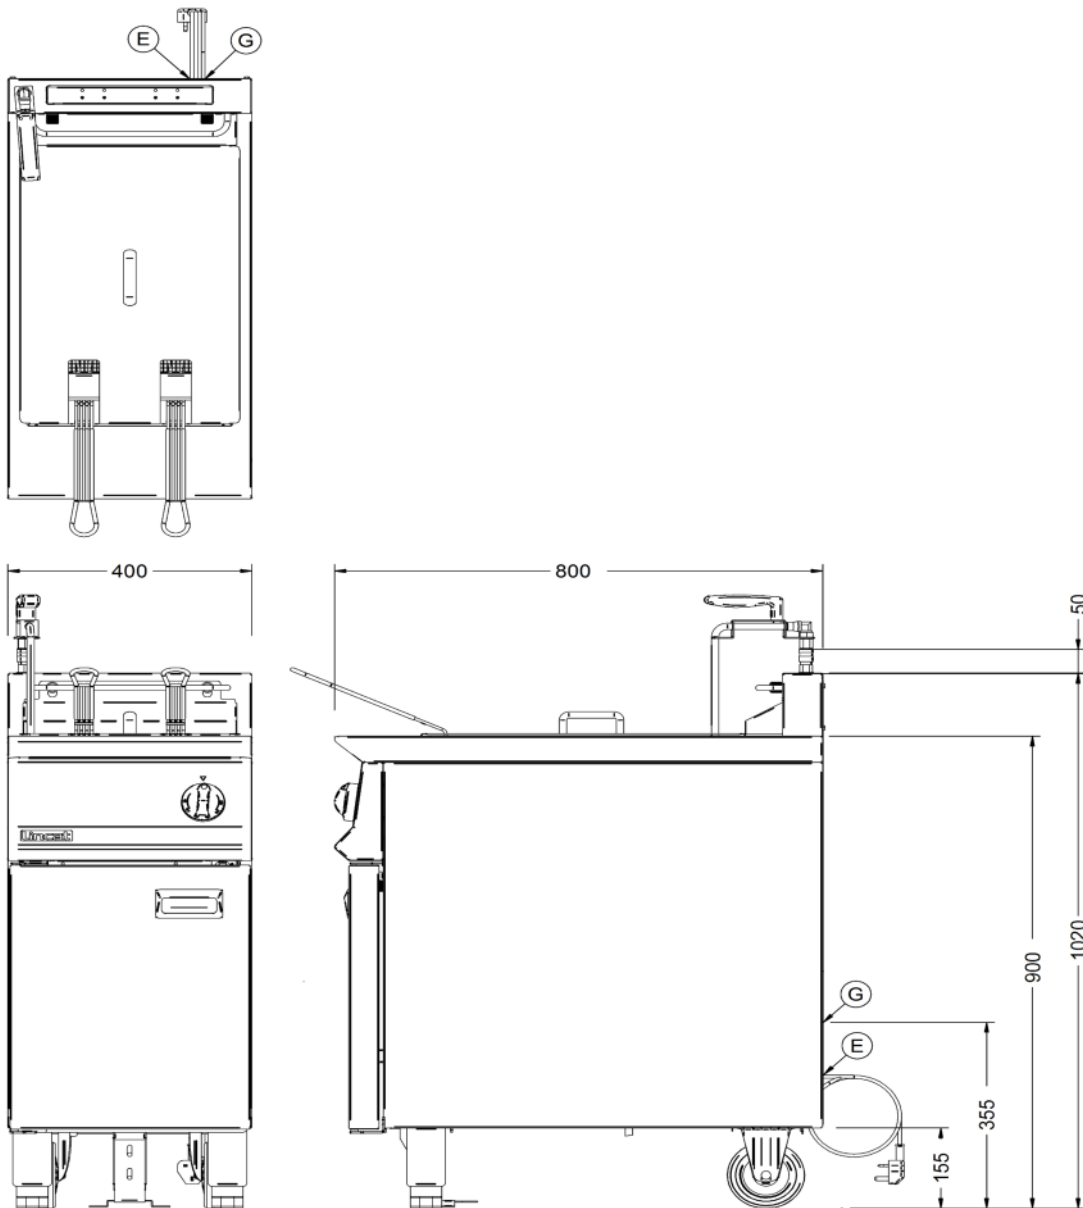

Specifications

Summary		Power and Performance	
Brand	Lincat	BTU per Hour	78,476
Range	Opus 800	Total Power kW	23.0
Power Type	Gas	Temperature Range °C	90-190
Gas Type	Propane Gas	IP Rating	IP24
Unit Type	Free-standing	Temperature Control	Mechanical
Available in UK Only	No		
UK Warranty	2 Years Parts and Labour Warranty		
Export Warranty	Contact your local dealer		
GTIN	5056105103035		

Weights and Dimensions		Supply Connections	
Unit Height (External) mm	1070	Requires Installation	Yes
Unit Width (External) mm	400	Requires Electrical Supply	Yes
Unit Depth (External) mm	800	UK 3 Pin Plug	Yes
Net Weight Kg	93.5	Requires Hardwiring	No
		Electrical Supply Rating Watts	100
		Single Phase Amps	0.5
		Single Phase Voltage	230
		Gas Connection BSP	1/2"
		Gas Consumption at full rate Propane m³ per Hour	1.64
		Gas Pressure Propane mbar	37.0
		Total heat input at full rate Propane kW	23.0
		Total heat input at full rate Propane BTU per hour	78,479

Shipping

Packed Weight Kg	102.85
Packed Height cm	122
Packed Width cm	85
Packed Depth cm	45

Available Accessories

BA82	BASKET LARGE
OA8955	SPLASHGUARD FRYERS - OPUS 800

Technical Picture

Lincat Limited

Whisby Road,
Lincoln, LN6 3QZ,
United Kingdom