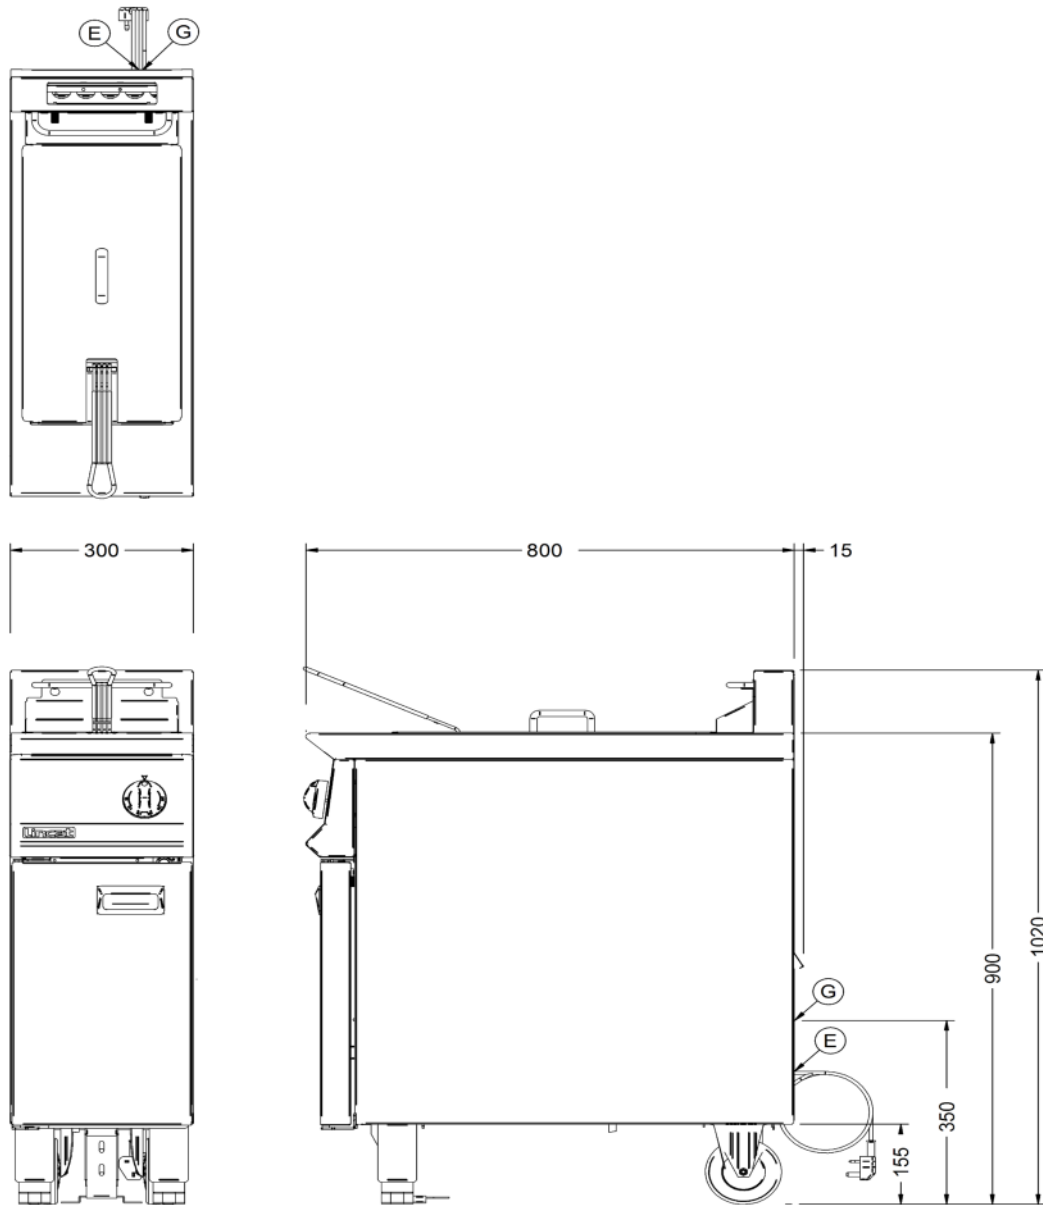

Available Accessories

OA8955	SPLASHGUARD FRYERS - OPUS 800
OF1	Oil filter kit - size 1

Technical Picture