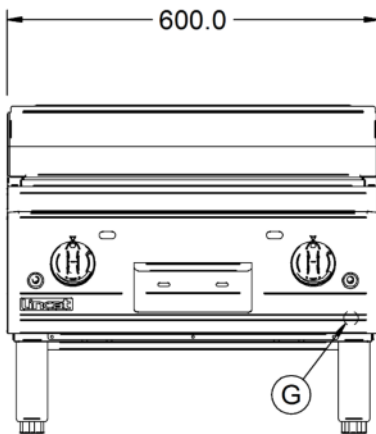

Available Accessories

- OA8917/C Lincat Opus 800 Free-standing Floor Stand with Castors - for units W 600 mm
- OA8972 Lincat Opus 800 Free-standing Pedestal with Doors and Legs - for units W 600 mm
- OA8972/C Lincat Opus 800 Free-standing Pedestal with Doors and Castors - for units W 600 mm

Technical Picture