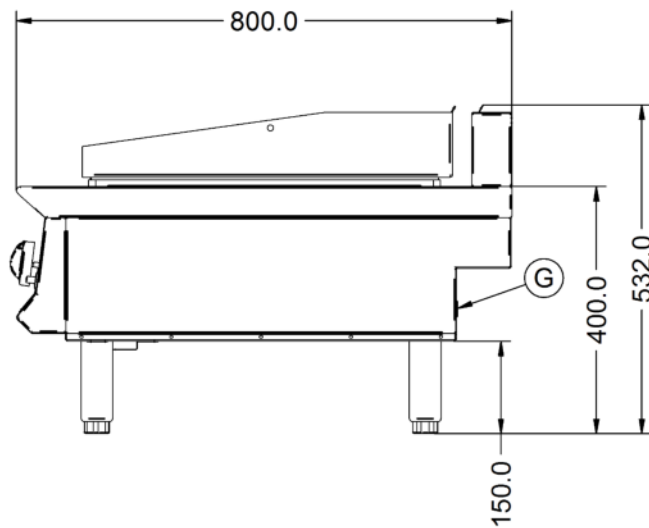

Available Accessories

- OA8917/C Lincat Opus 800 Free-standing Floor Stand with Castors - for units W 600 mm
- OA8972 Lincat Opus 800 Free-standing Pedestal with Doors and Legs - for units W 600 mm
- OA8972/C Lincat Opus 800 Free-standing Pedestal with Doors and Castors - for units W 600 mm

Technical Picture