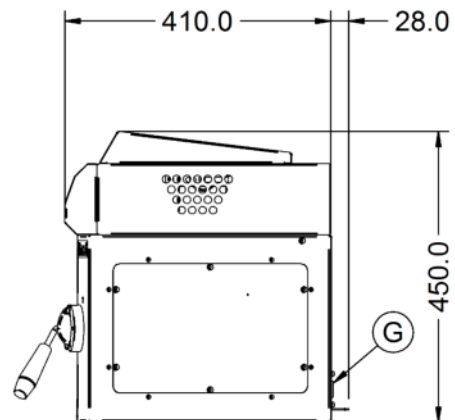

Specifications

Summary		Power and Performance	
Brand	Lincat	BTU per Hour	20,472
Range	Opus 800	Total Power kW	6.0
Power Type	Gas	Cooking Area (Width x Depth) mm	530 x 265
Gas Type	Natural Gas	Temperature Control	Mechanical
Unit Type	Counter-top		
Available in UK Only	No		
UK Warranty	2 Years Parts and Labour Warranty		
Export Warranty	Contact your local dealer		
GTIN	5056105102779		

Key Specifications		Capacity	
Number of Shelves included	1	Gastronorm Capacity	1 x GN1/1
Number of Shelf Positions	4		
Number of Heat Zones	1		

Weights and Dimensions		Supply Connections	
Unit Height (External) mm	450	Requires Installation	Yes
Unit Width (External) mm	800	Gas Connection BSP	1/2"
Unit Depth (External) mm	438	Gas Consumption at full rate Natural m³ per Hour	0.57
Shelf Dimensions Width mm	530	Gas Pressure Natural mbar	20
Shelf Dimensions Depth mm	265	Total heat input at full rate Natural kW	6
Net Weight Kg	36	Total heat input at full rate Natural BTU per hour	20,472

Shipping	
Packed Weight Kg	39.6
Packed Height cm	78
Packed Width cm	85
Packed Depth cm	45

Available Accessories	
CH01	Caterflex Hose 1/2" - 1 Metre - for use with units up to 66,000 BTU
CH02	Caterflex Hose 1/2" - 1.5 Metre - for use with units up to 56,000 BTU
OA8907	Lincat Opus 800 Free-standing Floor Stand with Legs - for units W 800 mm
OA8908	Lincat Opus 800 Free-standing Bench Stand - for units W 800 mm
OA8909	WALL BRACKET OG8301/OE8304

Available Accessories

OA8976

BRANDING PLATE ACCESSORY FOR OG8301

Technical Picture

Lincat Limited

Whisby Road,
Lincoln, LN6 3QZ,
United Kingdom

Company No: 2175448

A member company of