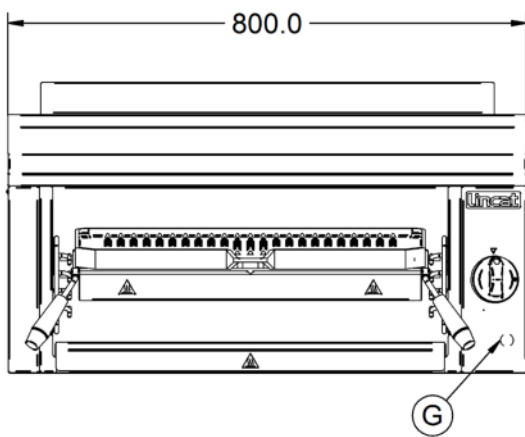

Specifications

Summary		Power and Performance	
Brand	Lincat	BTU per Hour	20,472
Range	Opus 800	Total Power kW	6.0
Power Type	Gas	Cooking Area (Width x Depth) mm	530 x 265
Gas Type	Natural Gas	Temperature Control	Mechanical
Unit Type	Counter-top		
Available in UK Only	No		
UK Warranty	2 Years Parts and Labour Warranty		
Export Warranty	Contact your local dealer		
GTIN	5056105102779		

Key Specifications		Capacity	
Number of Shelves included	1	Gastronorm Capacity	1 x GN1/1
Number of Shelf Positions	4		
Number of Heat Zones	1		

Weights and Dimensions		Supply Connections	
Unit Height (External) mm	450	Requires Installation	Yes
Unit Width (External) mm	800	Gas Connection BSP	1/2"
Unit Depth (External) mm	438	Gas Consumption at full rate Natural m³ per Hour	0.57
Shelf Dimensions Width mm	530	Gas Pressure Natural mbar	20
Shelf Dimensions Depth mm	265	Total heat input at full rate Natural kW	6
Net Weight Kg	36	Total heat input at full rate Natural BTU per hour	20,472

Shipping	
Packed Weight Kg	39.6
Packed Height cm	78
Packed Width cm	85
Packed Depth cm	45

Available Accessories	
CH01	Caterflex Hose 1/2" - 1 Metre - for use with units up to 66,000 BTU
CH02	Caterflex Hose 1/2" - 1.5 Metre - for use with units up to 56,000 BTU
OA8907	Lincat Opus 800 Free-standing Floor Stand with Legs - for units W 800 mm
OA8908	Lincat Opus 800 Free-standing Bench Stand - for units W 800 mm
OA8909	WALL BRACKET OG8301/OE8304

Available Accessories

OA8976

BRANDING PLATE ACCESSORY FOR OG8301

Technical Picture

Lincat Limited

Whisby Road,
Lincoln, LN6 3QZ,
United Kingdom

Company No: 2175448

A member company of