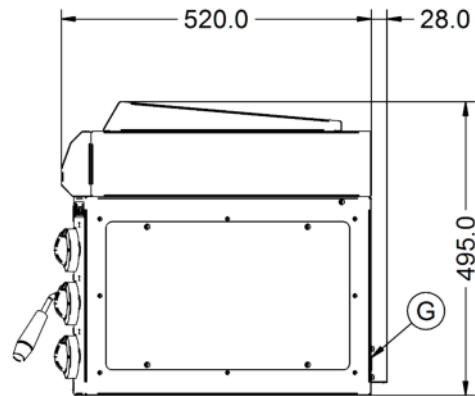

Available Accessories

- CH02 Caterflex Hose 1/2" - 1.5 Metre - for use with units up to 56,000 BTU
- OA8911 WALL BRACKET OG8302/OE8303
- OA8912 Lincat Opus 800 Free-standing Floor Stand with Legs - for units W 900 mm
- OA8918 Lincat Opus 800 Free-standing Bench Stand - for units W 900 mm

Technical Picture