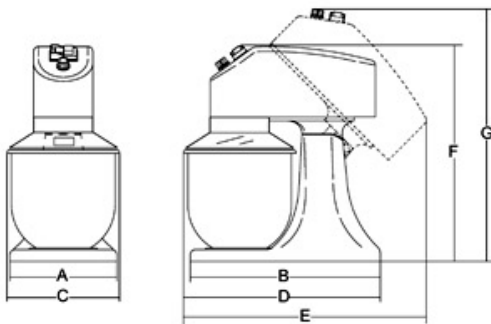

Sirman Spa
 Viale dell'Industria 9/11
 35010 PIEVE DI CURTAROLO (PD), Italy
 Tel./Fax. +39 049 9698666 / +39 049 9698688
 email: info@sirman.com

Sirman Planetary Mixers , model Plutone 7 :

- Metal cast planetary mixer.
- Lifiable head for bowl and tools removal and easy claeing.
- Removable, S/S, 7L bowl.
- 3 metal tools;
- D.C. motor with speed control.
- Gear drive and grease lubrication.
- Safety microswitch on the head.
- NVR device.
- Suitable for medium density mix (for ex. Bread dough, about 1 kg of flour)
- NOT suitable for tough mix. (for ex. taralli).

Data sheet

Technical data

Model	Plutone Lt. 7
Power source	230V/50Hz
Power	Watt 280
Whisk revolutions	g./min. 75 ÷ 660
Bowl capacity	lt 7
A	mm 220
B	mm 385
C	mm 240
D	mm 410
E	mm 450
F	mm 437
G	mm 510
Net weight	kg 18
Shipping dimensions	mm 470x320x500
Gross weight	kg 21
HS-CODE	84381090