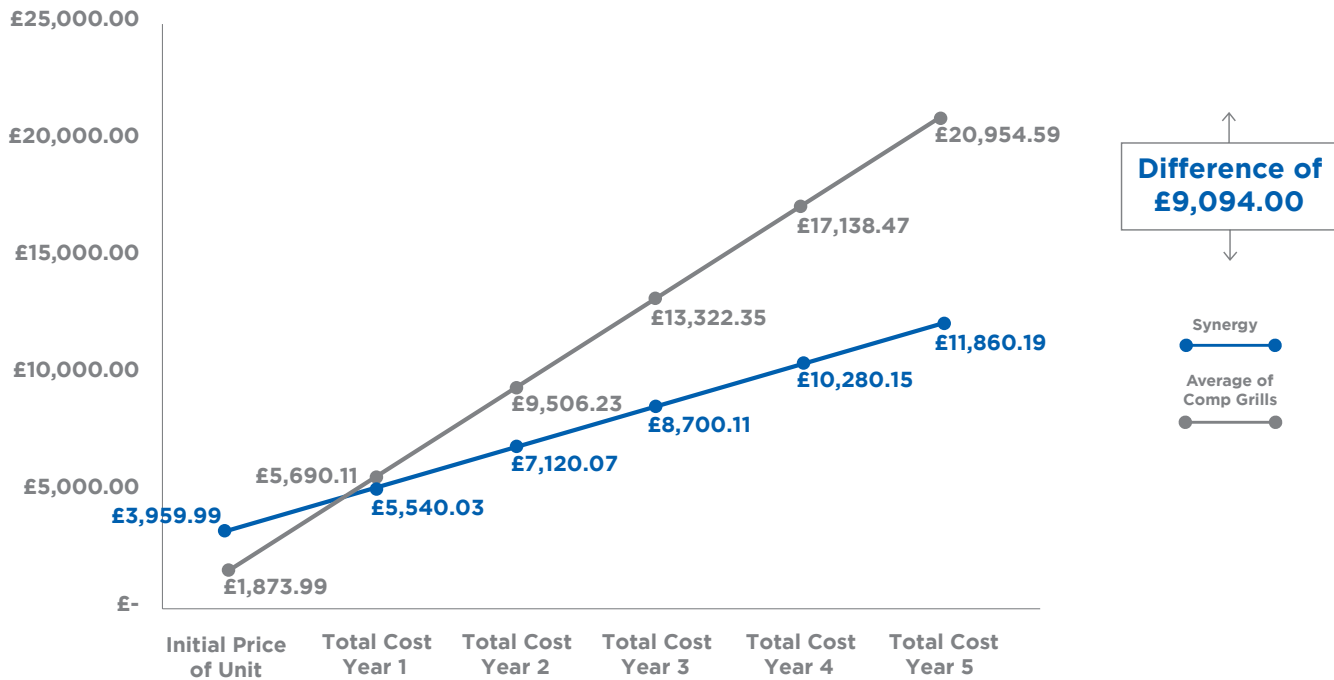

THE RETURN ON INVESTMENT APPENDIX SYNERGY SG900D - VS - AVERAGE OF COMPETITOR GRILLS

Gas savings comparing Synergy SG900D (11.4 kW) to Average of Competitor Grills 900 (24.65 kW).

Assumption: Capital Investment and Gas Consumption cost over 5 years based on Natural Gas purchased at average commercial rate of 3.5p per kW/h. The calculation is based on running for 10 hours per day and 360 days per year.

If you buy an SG900D, the savings in gas alone between running the Synergy Grill and the incumbent grill will allow you to recoup your initial investment in Month 30.

If the investment decision is to buy either the Synergy Grill or the Competitor grill, the additional upfront cost of the Synergy Grill is covered in gas saving within 4 Months.

SAVINGS ON GAS ALONE, INCLUDING THE COST OF THE GRILL

A total overall cost savings in gas of £9,094.00 over a 5-year period. If gas prices rise, then the savings become even greater.