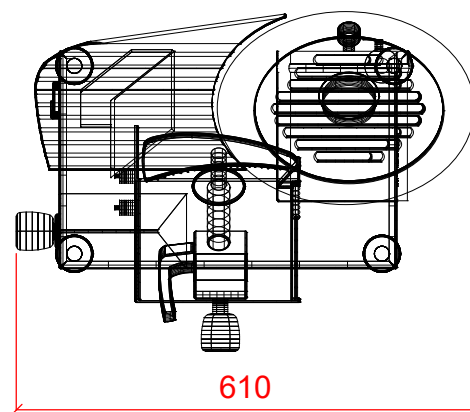

FOOD PREPARATION SLICERS

HOBART

HOBART UK,
SOUTHGATE WAY,
ORTON SOUTHGATE,
PETERBOROUGH.
PE2 6GN
0844 888 7777

www.hobartuk.com

Gravity Feed Slicer 300mm

SL300-10

Electric

230/50/1 0.187kW
MACHINE SUPPLIED WITH 2 METRES OF
CABLE AND 13amp PLUG

PLOT SCALE: 1:10

RIGHT TO MAKE NECESSARY CHANGES IS RESERVED