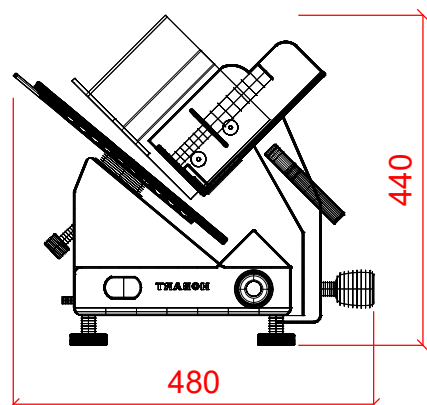

FOOD PREPARATION SLICERS

HOBART

HOBART UK,
SOUTHGATE WAY,
ORTON SOUTHGATE,
PETERBOROUGH.
PE2 6GN
0844 888 7777

www.hobartuk.com

Gravity Feed Slicer 300mm

SL300-10

Electric

230/50/1 0.187kW
MACHINE SUPPLIED WITH 2 METRES OF
CABLE AND 13amp PLUG

PLOT SCALE: 1:10

RIGHT TO MAKE NECESSARY CHANGES IS RESERVED