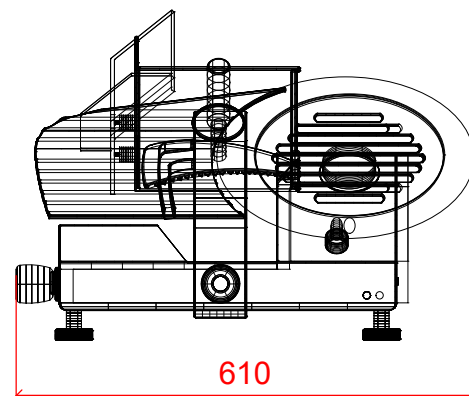

FOOD PREPARATION SLICERS

HOBART

HOBART UK,
SOUTHGATE WAY,
ORTON SOUTHGATE,
PETERBOROUGH.
PE2 6GN
0844 888 7777

www.hobartuk.com

Gravity Feed Slicer 300mm

SL300-10

Electric

230/50/1 0.187kW
MACHINE SUPPLIED WITH 2 METRES OF
CABLE AND 13amp PLUG

PLOT SCALE: 1:10

RIGHT TO MAKE NECESSARY CHANGES IS RESERVED