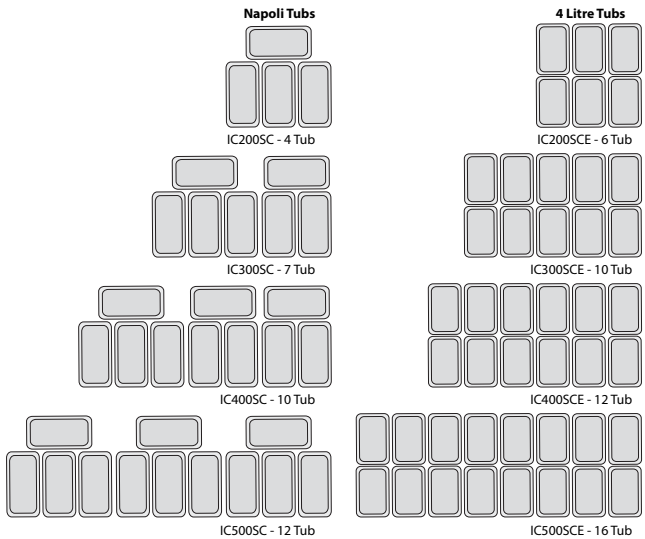

Scoop Ice Cream Display

SC Canopy Range

Features and Benefits

- Static cooling
- Castors
- Lock
- Digital temperature display
- Flat sliding lids
- Defrost drain
- Fan assisted condenser
- Curved glass canopy
- Holds napoli size plastic tubs that fit inside stainless napoli pans (stainless pans not required)
- Storage under tubs
- Optional 4 litre tub frames available - POA

IC300SC + CANOPY

Technical Specifications

Temperature Range	-14/-24°C
Refrigerant	R134a
Type of Defrost	Manual
Exterior Finish	White
Interior Finish	Hammered Aluminium
Power Required	13 Amp
Max Ambient	30°C at 55% RH
Climate Class	4

IC200SC + CANOPY

Model	Description	Dimensions (mm)			Kg	Capacity	Price	Next Day	
		Ext.	H	W					D
IC200SC + CANOPY	White - 4 Tub	Ext.	1243	720	630	51	4 x 5ltr Napoli Tubs	£826	X
		Int.	655	600	510				
IC300SC + CANOPY	White - 7 Tub	Ext.	1243	1010	630	62	7 x 5ltr Napoli Tubs	£964	X
		Int.	655	890	510				
IC400SC + CANOPY	White - 10 Tub	Ext.	1243	1300	630	71	10 x 5ltr Napoli Tubs	£1,049	X
		Int.	655	1180	510				
IC500SC + CANOPY	White - 12 Tub	Ext.	1243	1550	630	80	12 x 5ltr Napoli Tubs	£1,220	X
		Int.	655	1430	510				