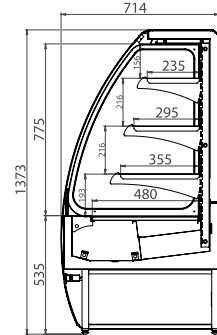

Technical Specifications

Temperature Range	+2/+8°C
Refrigerant	R404a
Type of Defrost	Timed Off Cycle
Exterior Finish	Grey
Interior Finish	White
Power Required	13 Amp
Max Ambient	25°C at 60% RH
Climate Class	3

REGALO 100

Hot version available POA

Model	Description	Dimensions (mm)			Kg	No. of Shelves	Price	Next Day
		H	W	D				
REGALO 80	Low Height	Ext. 1373	880	714	129	3	£1,698	✓
REGALO 100	Low Height	Ext. 1373	1040	714	156	3	£1,828	✓
REGALO 120	Low Height	Ext. 1373	1280	714	168	3	£2,075	✓
REGALO 150	Low Height	Ext. 1373	1580	714	189	3	£2,472	✗