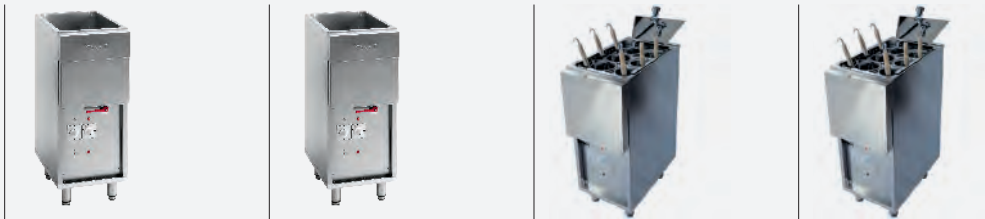

Valentine ⚡
SWISS MADE

PASTA
COOKERS

VMC
VMC TURBO

PASTA COOKERS

MULTI-FUNCTION COOKER

PASTA COOKERS

Capacity
25 to 40 litres.

Stainless steel pan
310 x 510 x 300-310mm
(GN 1/1), resistant to salty
water, pressed from a single
piece of metal, easy to clean.

Thermostat
Adjustable from 40 to 100°C.

Drain valve

**Combinations of
accessories and baskets**
Suitable for various
applications.

Built-in version also available

Pivoting heating element
The pivoting heating element
system ensures easy access
to the pan and makes daily
upkeep simple.

Water supply

Supplied with tap mounted on back.

BUILT-IN

THE TAILOR-MADE SOLUTION

An attractive, made-to-measure solution suitable for all your needs

All the Valentine pasta cookers fit perfectly into any work surface. This means you can design your kitchen to best suit your needs.

This solution simplifies the cleaning and upkeep of your kitchen, ensuring perfect safety and hygiene.

PASTA/NOODLE COOKERS

TECHNICAL INFORMATION

	Pasta cookers	Pasta cookers "Turbo"	Noodle cookers	Noodle cookers "Turbo"
Contentance	25-40 l.	25-40 l.	25-40 l.	25-40 l.
Dimensions (mm)				
Length	350	350	350	350
Depth	600	600	600	600
Height	850	850	850	850
Gross weight (kg)	31	31	31	31
Voltage (V)	3N400V	3N400V	3N400V	3N400V
Kilowatts (kW)	6,6	10	6,6	10
Fuses (A)	9,5	14,5	9,5	14,5