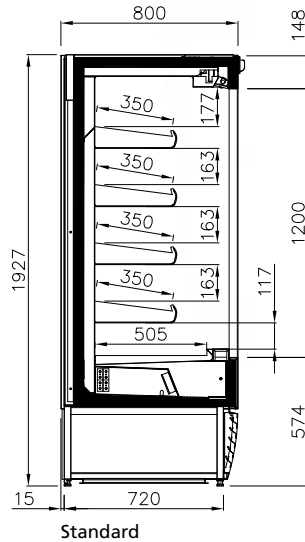

## United Heated Slimline & Standard

937MM  
WIDE  
HEATED  
SHELVES

### Slimline

Model	Dimensions (wxdxh) mm	Temperature	Shelves	Display Surface	See Price List
VMU-62-AQV-625	685 x 620 x 1927	+60 / 65°C	4	0.83m <sup>2</sup>	
VMU-62-AQV-937	997 x 620 x 1927	+60 / 65°C	4	1.24m <sup>2</sup>	

### Standard

Model	Dimensions (wxdxh) mm	Temperature	Shelves	Display Surface	See Price List
VMU-80-AQV-625	685 x 800 x 1927	+60 / 65°C	4	1.16m <sup>2</sup>	
VMU-80-AQV-937	997 x 800 x 1927	+60 / 65°C	4	1.54m <sup>2</sup>	