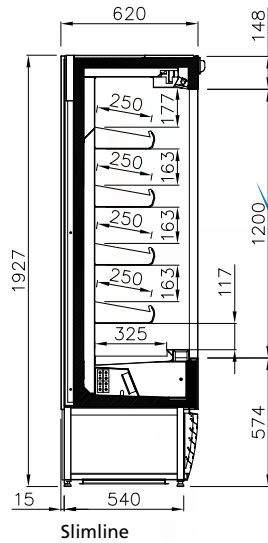

## United Heated Slimline & Standard

937MM  
WIDE  
HEATED  
SHELVES

### Slimline

Model	Dimensions (wxdxh) mm	Temperature	Shelves	Display Surface	See Price List
VMU-62-AQV-625	685 x 620 x 1927	+60 / 65°C	4	0.83m <sup>2</sup>	
VMU-62-AQV-937	997 x 620 x 1927	+60 / 65°C	4	1.24m <sup>2</sup>	

### Standard

Model	Dimensions (wxdxh) mm	Temperature	Shelves	Display Surface	See Price List
VMU-80-AQV-625	685 x 800 x 1927	+60 / 65°C	4	1.16m <sup>2</sup>	
VMU-80-AQV-937	997 x 800 x 1927	+60 / 65°C	4	1.54m <sup>2</sup>	