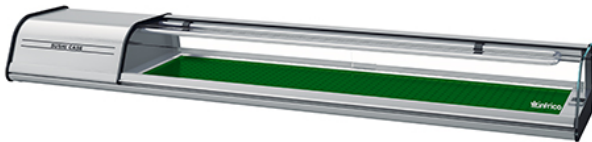

## Model: VSU8P

### Sushi Display

#### Description

Anodized aluminium silver colour exterior

Aisi 304 grade stainless steel interior

Led illumination in top profile

Sliding rear doors

Lifting curved front glass

Drain from display area

Evaporator in top of display

<b>DIMENSIONS</b>	230 x 1,972 x 410
<b>TEMP RANGE</b>	+1C/+2C
<b>EXTERNAL FINISH</b>	Silver / Aluminium
<b>NET CAPACITY</b>	
<b>DOORS</b>	
<b>POWER</b>	13amp supply
<b>REFRIGERANT</b>	R134a
<b>WEIGHT</b>	78.00 kg