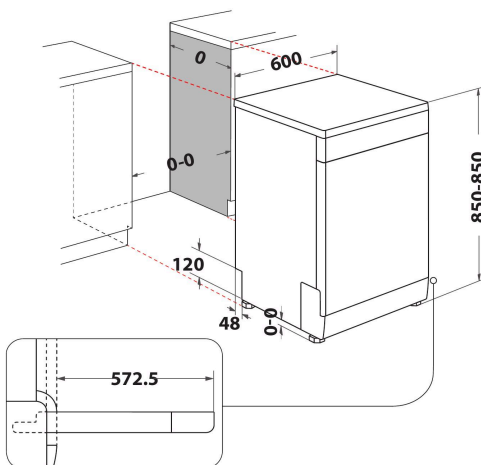

WFC 3C33 PF UK

12NC: 859991601110

GTIN (EAN) code: 8003437610509

Whirlpool

SENSING THE DIFFERENCE

- Installation Type: Free-standing
- Energy class A+++
- 14 place settings
- 6TH Sense Technology
- Noise level: 43 dB(A)
- 9.5 L per cycle (2660 L per year)
- PowerCleanPro
- PowerCleanPRO
- Third rack: Yes, fixed + handle plastic
- Autoclean filter
- Start delay 1-24 h
- Silent
- FlexiSpace
- Adjustable upper rack
- Multizone
- Tablet
- Prewash

WFC 3C33 PF UK

12NC: 859991601110

GTIN (EAN) code: 8003437610509

Whirlpool

SENSING THE DIFFERENCE

MAIN FEATURES

Construction type	Free-standing
Installation type	Free-standing
Type of control	Electronic
Type of control settings	-
Removable work top	Yes
Door decor panel	N/A
Main colour of product	White
Electrical connection rating (W)	1900
Current (A)	13
Voltage (V)	220-240
Frequency (Hz)	50
Length of Electrical Supply Cord (cm)	130
Plug type	UK
Length inlet hose (cm)	155
Length outlet hose (cm)	150
Adjustable plinth	No
Height of removable worktop (mm)	0
Adjustable feet	Yes - all from front
Height of the product	850
Width of the product	600
Depth of the product	590
Depth with open door 90 degree (mm)	-
Minimum niche height	820
Maximum niche height	900
Minimum niche width	600
Maximum niche width	600
Niche depth	590
Net weight (kg)	47
Gross weight (kg)	49